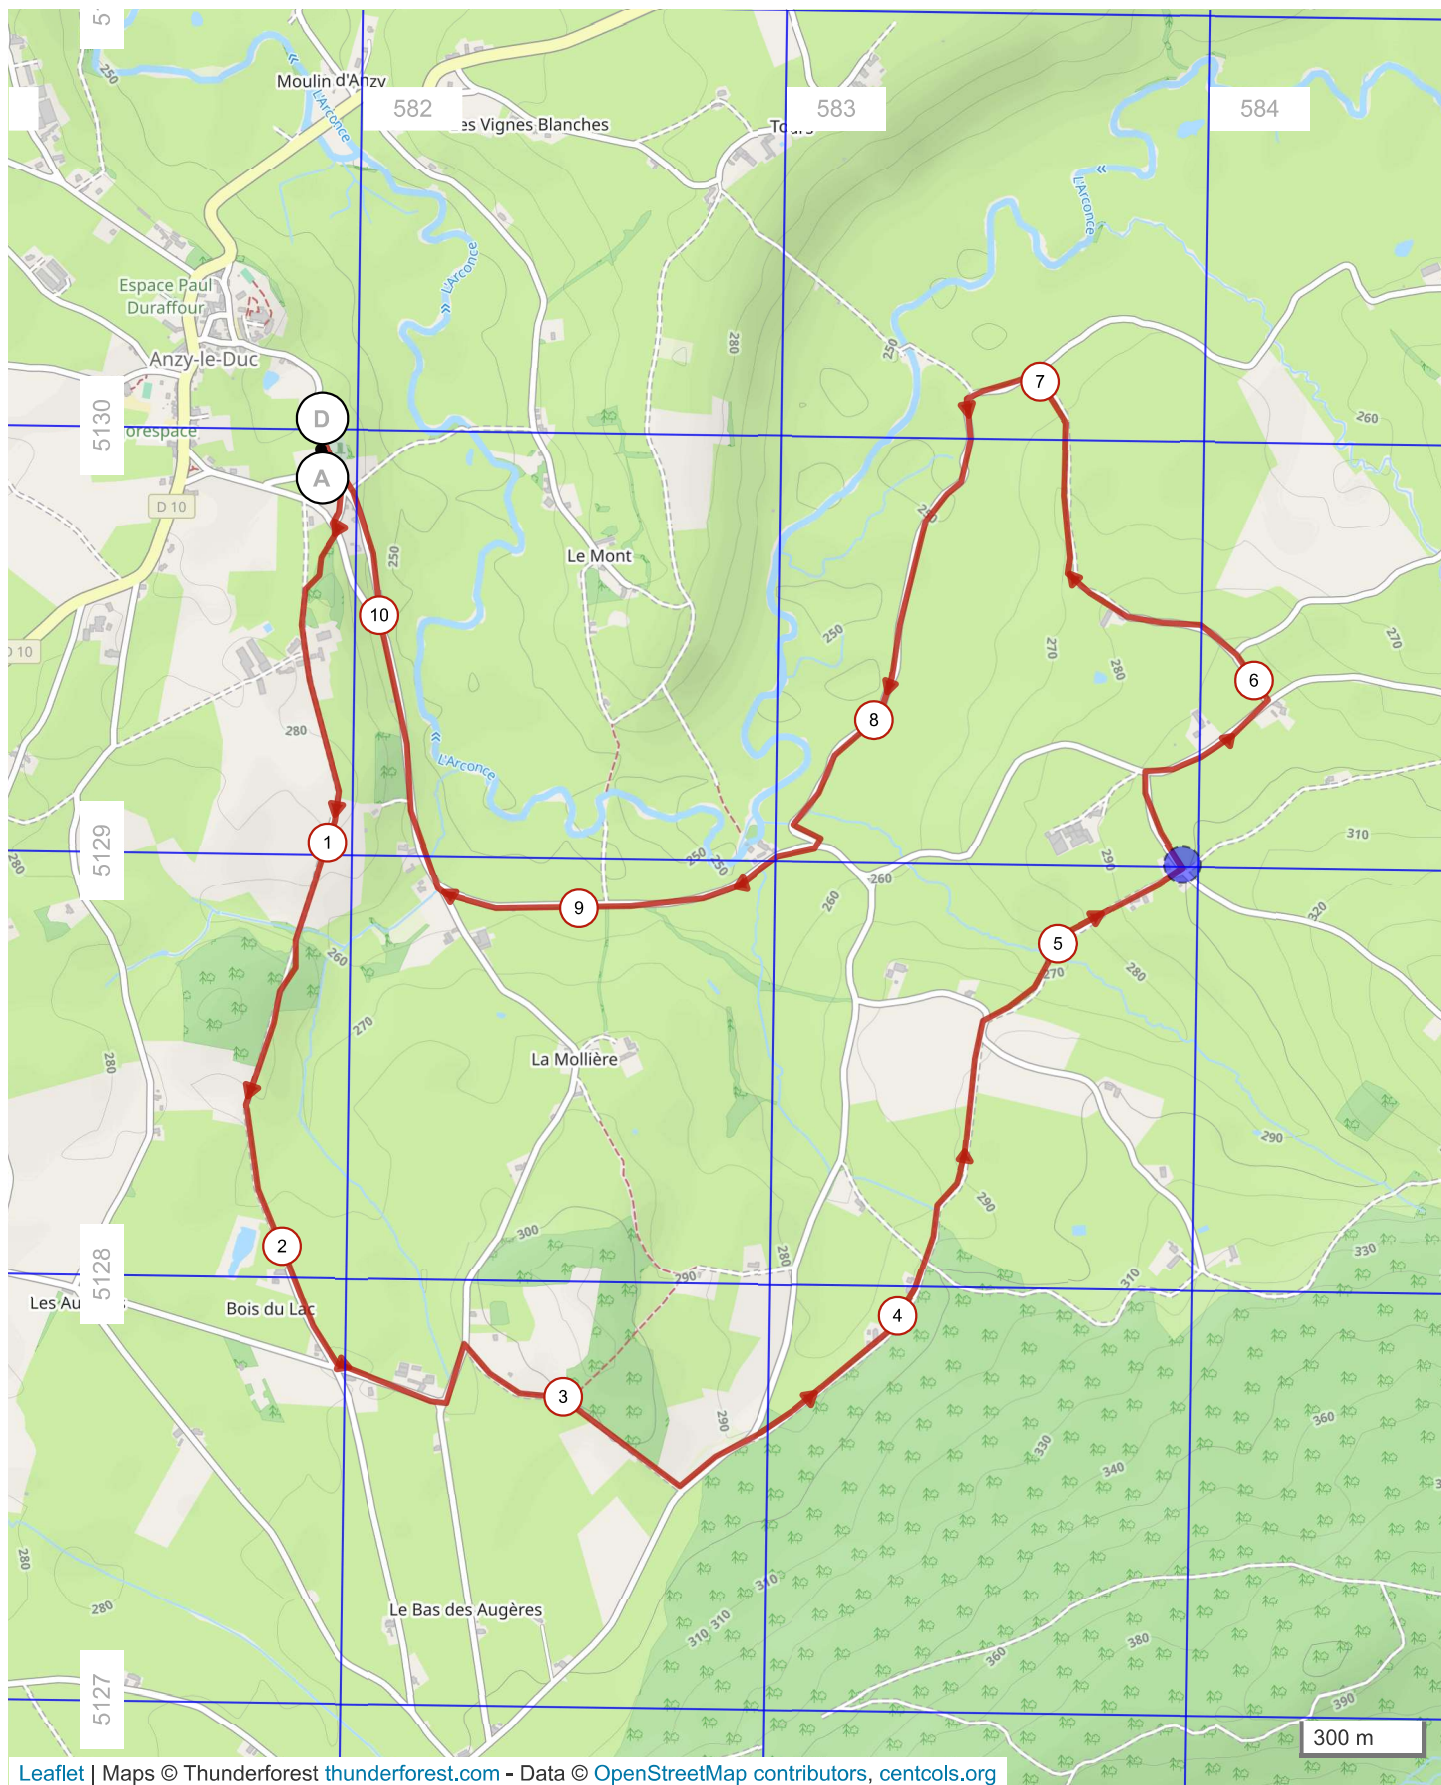

# # 14080763 | Randonnée pédestre | Anzy le Duc 10,5km

Anzy-le-Duc -> Anzy-le-Duc

10.433 km ↑ 77 m ↓ 77 m ▲ 251 m ▼ 298 m

Leaflet | Maps © Thunderforest [thunderforest.com](https://thunderforest.com) - Data © OpenStreetMap contributors, [centcols.org](https://centcols.org)

© 2022 Openrunner