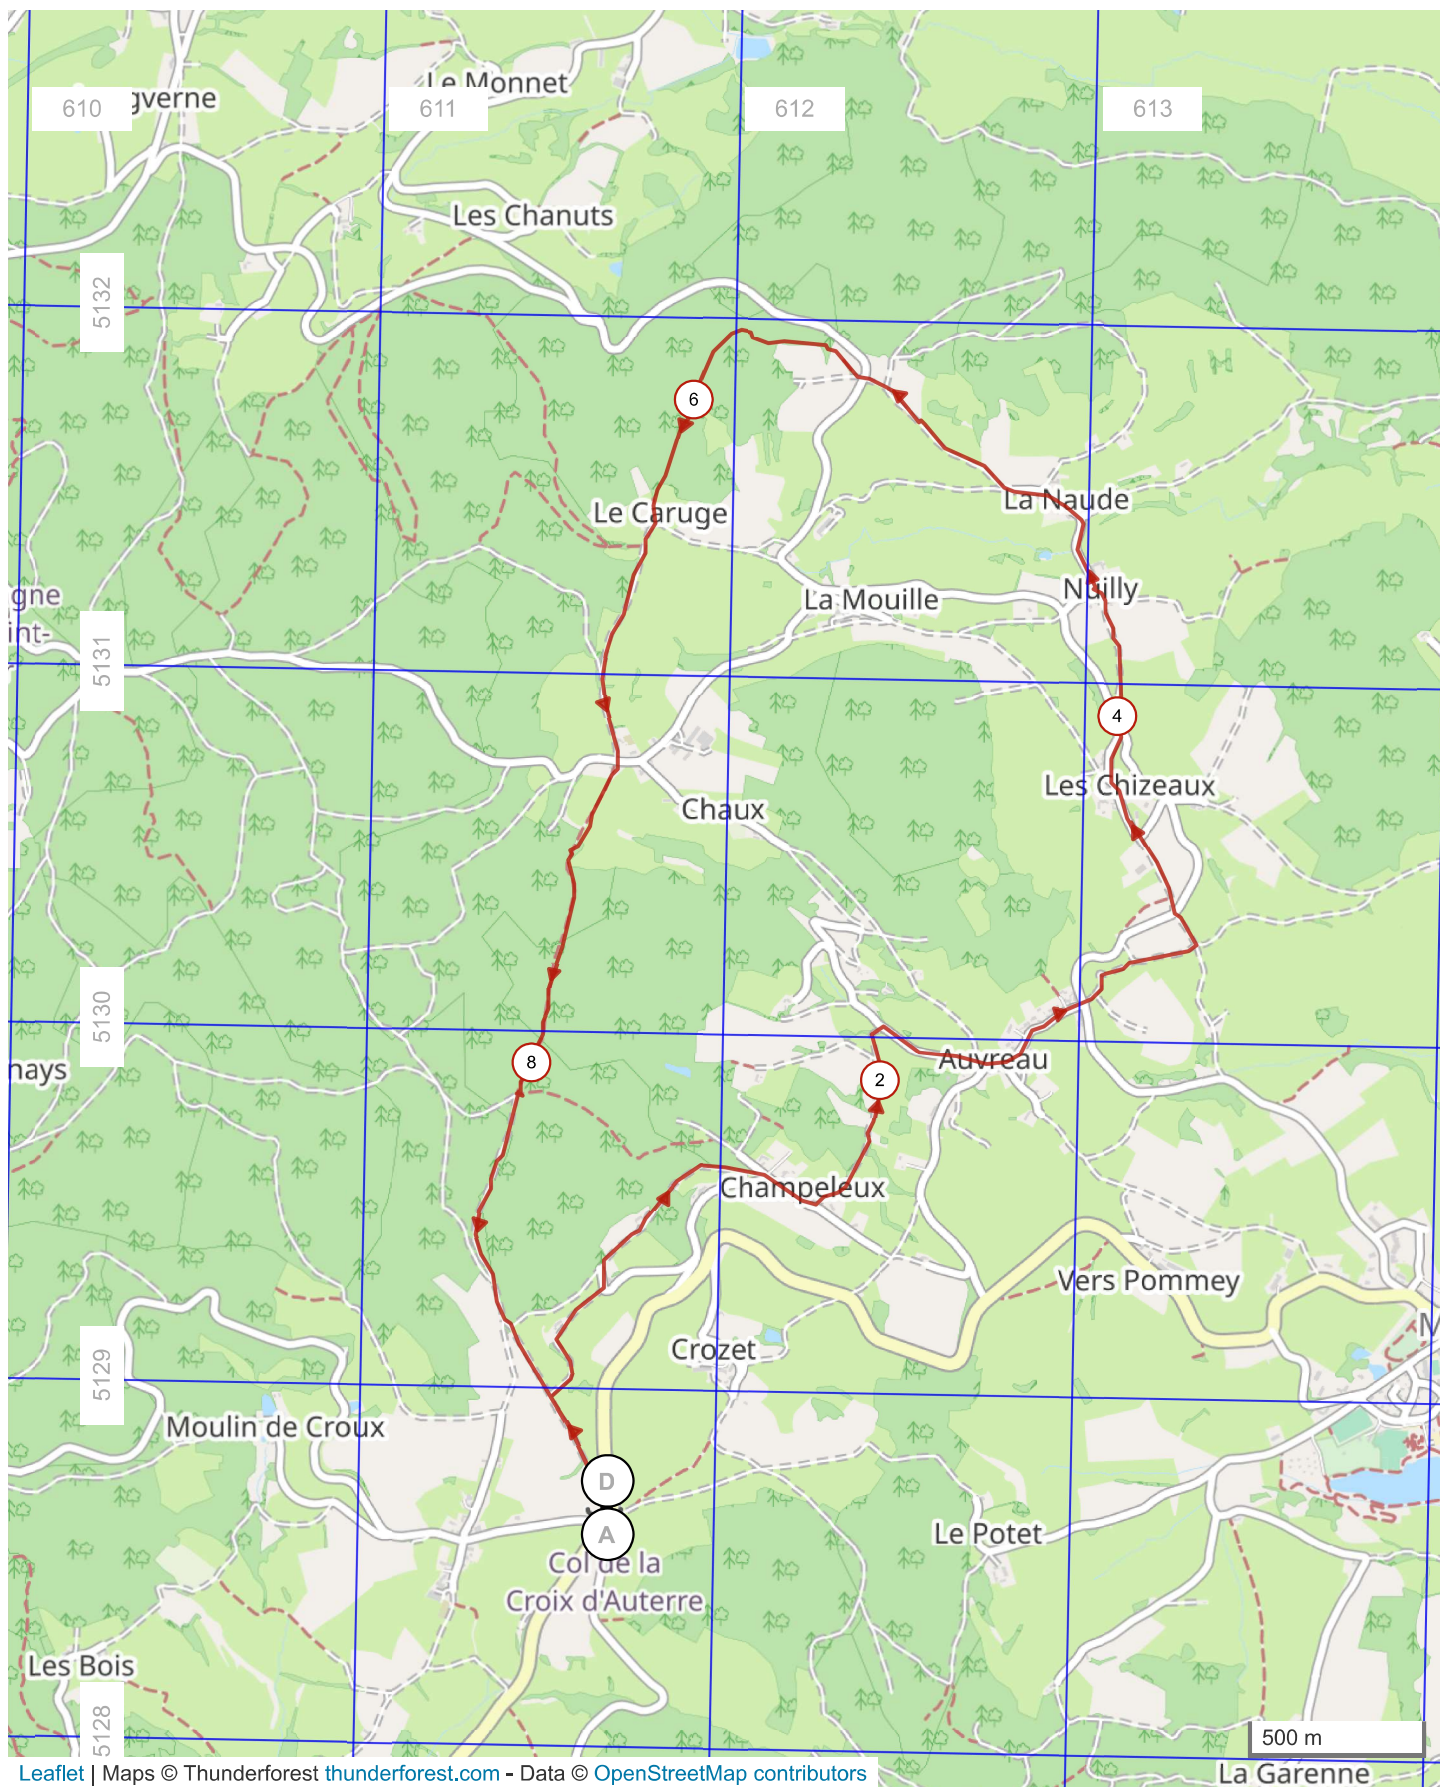

14156478 | Randonnée pédestre | Col de la croix 9.5km 3h RB

Matour -> Matour

19.476 km ↑ 267 m ↓ 267 m ▲ 471 m ▼ 673 m

Leaflet | Maps © Thunderforest thunderforest.com - Data © OpenStreetMap contributors

© 2022 Openrunner